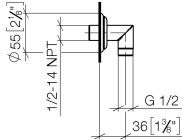

28 450 410

- 1/2" shower outlet
- rosette Ø 55 mm
- 1/2" connection
- WRAS 1809019

Intrinsic protection against back flow.

| | | |
|---|------------------------------|---------------|
|  | Brushed Durabron (23kt Gold) | 28 450 410-28 |
|  | Chrome | 28 450 410-00 |
|  | Brushed Platinum | 28 450 410-06 |
|  | Platinum | 28 450 410-08 |
|  | Durabron (23kt Gold) | 28 450 410-09 |
|  | Brushed Dark Platinum | 28 450 410-99 |

Recommended miscellaneous

- Concealed wall elbow -** 35 085 970 90
- max. recess depth 163 mm
 - min. recess depth 90 mm

28 450 410

mm [inches]

Flow rate chart

Certificates

Belgaqua_21-381- WRAS_1809019.
27_7.

28 450 410

Spare parts list

| No. | Item Number | Name | Quantity used | Delivery time |
|-----|--------------------|---------------------|---------------|---------------|
| 1 | 09 27 35 003-28 | rosette | 1 | 60 |
| 2 | 90 14 10 026 00 90 | seal | 1 | 2 |
| 3 | 09 11 03 121-28 | connection | 1 | 60 |
| 4 | 90 23 01 141 00 90 | back-flow preventer | 1 | 2 |