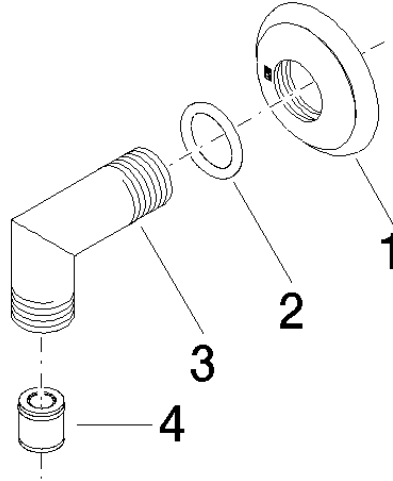

28 450 410

- 1/2" shower outlet
- rosette Ø 55 mm
- 1/2" connection
- WRAS 1809019

Intrinsic protection against back flow.

| | | |
|---|------------------------------|---------------|
|  | Brushed Durabron (23kt Gold) | 28 450 410-28 |
|  | Chrome | 28 450 410-00 |
|  | Brushed Platinum | 28 450 410-06 |
|  | Platinum | 28 450 410-08 |
|  | Durabron (23kt Gold) | 28 450 410-09 |
|  | Brushed Dark Platinum | 28 450 410-99 |

Recommended miscellaneous

- Concealed wall elbow -** 35 085 970 90
- max. recess depth 163 mm
 - min. recess depth 90 mm

28 450 410

mm [inches]

Flow rate chart

Certificates

Belgaqua_21-381- WRAS_1809019.
27_7.

28 450 410

Spare parts list

| No. | Item Number | Name | Quantity used | Delivery time |
|-----|--------------------|---------------------|---------------|---------------|
| 1 | 09 27 35 003-28 | rosette | 1 | 60 |
| 2 | 90 14 10 026 00 90 | seal | 1 | 2 |
| 3 | 09 11 03 121-28 | connection | 1 | 60 |
| 4 | 90 23 01 141 00 90 | back-flow preventer | 1 | 2 |